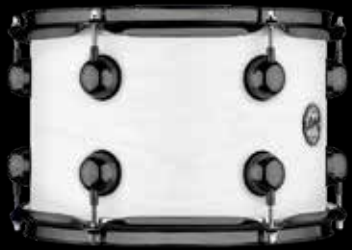

Snow White
WBS
Black Nickel Hardware